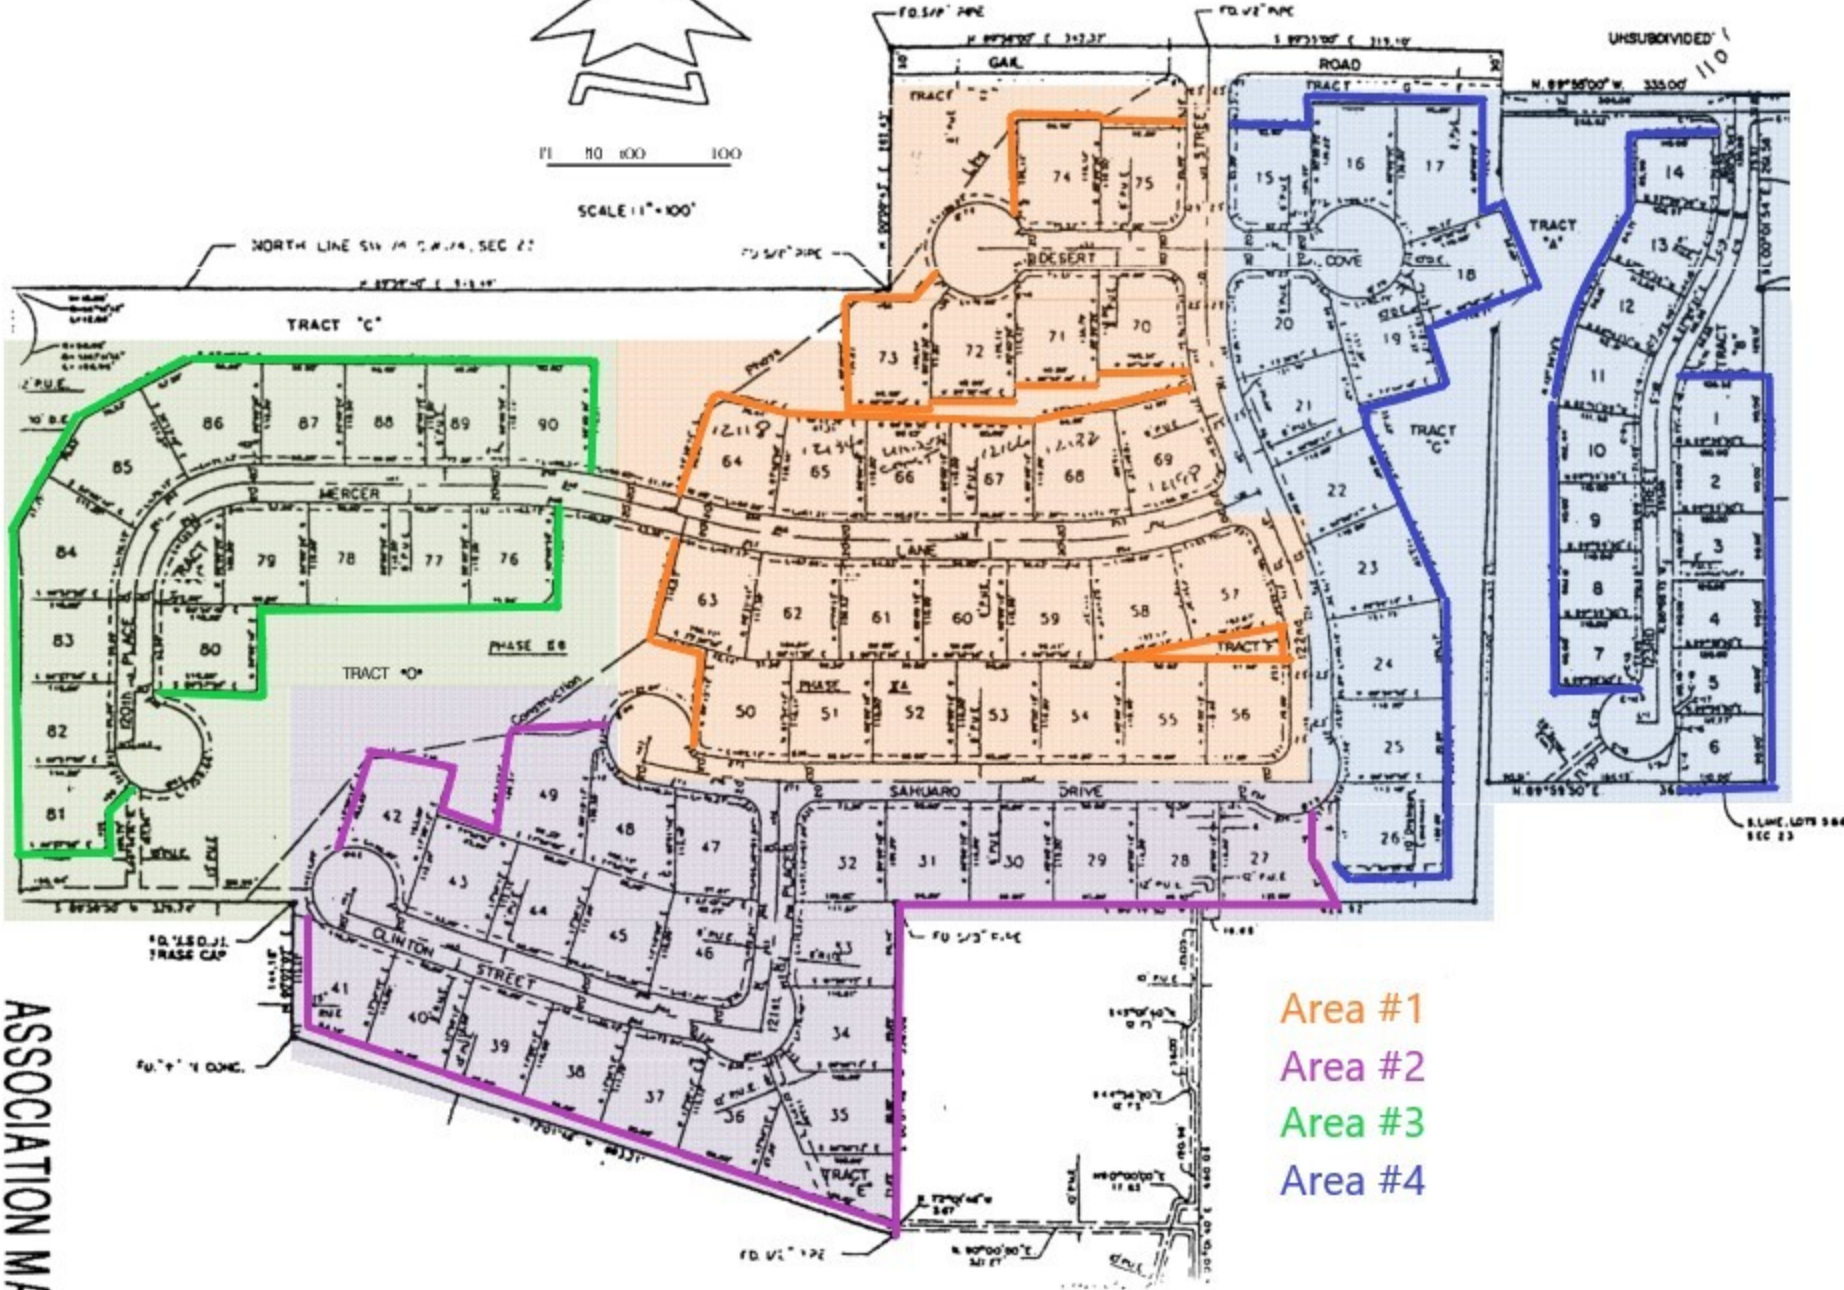

DESERT HILLS OF SCOTTSDALE

Proposed Maintenance Zones

0 50 100 150

SCALE 1" = 100'

0 50 100

SCALE 1" = 100'

- Area #1
- Area #2
- Area #3
- Area #4

ASSOCIATION MAP